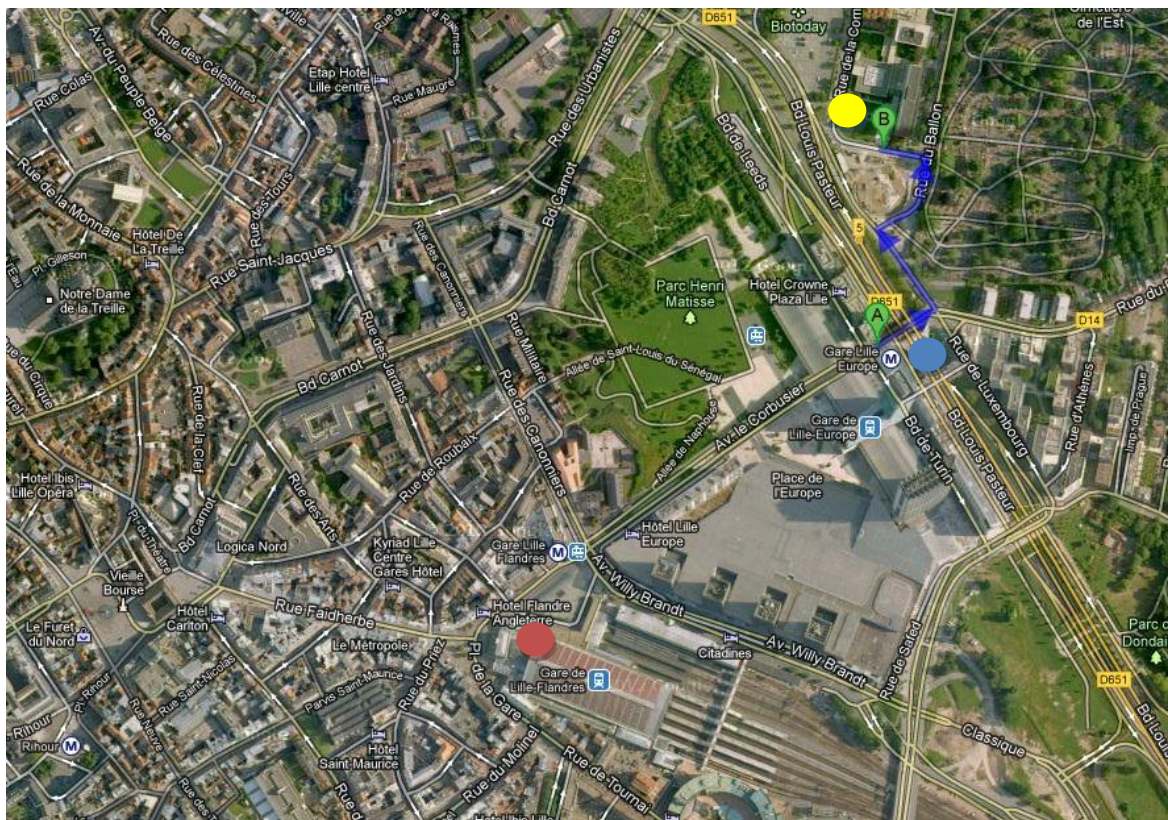

## Access:

- Shuttle from Lille-Lesquin Airport to Railway Stations:

The shuttle stop is located opposite the Arrivals Hall.

Approximate travel time: 20 minutes.

- From railway stations to the meeting Hall (*Salle du Conseil de Lille Métropole. Hôtel de la Communauté urbaine, 1 rue du Ballon à Lille*)
- Tramway and Metro Station Lille Europe Approximate travel time: 10 minutes on foot to conference center.

## Hotels:

- **Hotel Balladins \*\*\***

The Hotel is situated in Lille city centre, directly opposite Lille Flandres train station and 500 metres from Lille-Europe train station. The hotel is located 8.8 km from Lille-Lesquin Airport.

- **Hotel Continental \*\***

The hotel is located opposite the Lille-Flandres station, 300 meters from the Lille-Europe station (TGV). Next Lille city center

11 Place de la Gare

59800 LILLE

Telephone: +33 (0)3 20 06 22 24

Fax: +33 (0)3 20 51 85 57

<http://www.hotel-continental.fr/>

- **Hotel Ibis Gare**

Located opposite the Lille-Flandres station, 300 meters from the Lille-Europe station (TGV)

Next to Lille city center

29, Av Charles St-Venant Le Forum